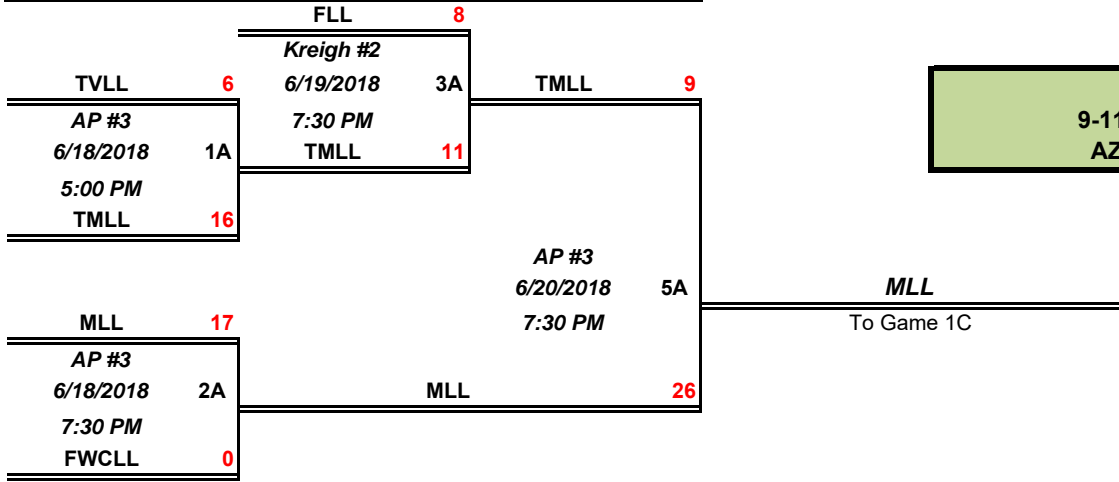

**5 Teams, Double Elimination BRACKET A**

**REV: 6/28/2018**

**2018  
9-11 YO Baseball  
AZ DISTRICT 5**

**Loser's Bracket**

**CHAMPIONSHIP PLAYOFF**

(Continuation of Double Elimination Format)

MLL	11
Mehl #2	
6/25/2018	1C
7:30 PM	
WLL	19

TMLL	4
Mehl #2	
6/25/2018	2C
5:00 PM	
CVLL	15

WLL	6
Mehl #2	
6/27/2018	4C
6:30 PM	
CVLL	15
Mehl #2	
6/26/2018	3C
6:30 PM	
MLL	0
CVLL	16

CVLL	16
Mehl #2	
6/28/2018	5C
6:30 PM	
WLL	2

**WINNER ADVANCES TO STATE**  
Mesa | D14  
Start Date: 7/14/2018