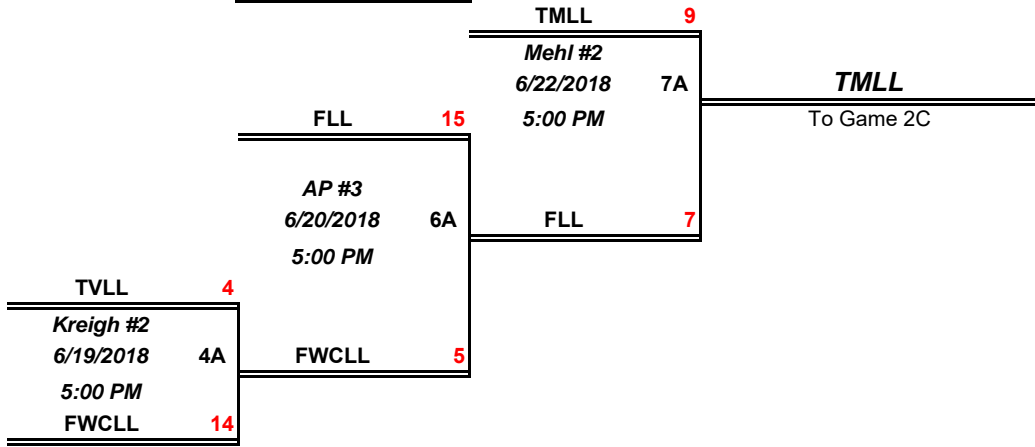

**5 Teams, Double Elimination BRACKET A**

**REV: 6/28/2018**

**2018  
9-11 YO Baseball  
AZ DISTRICT 5**

**Loser's Bracket**

**CHAMPIONSHIP PLAYOFF**

(Continuation of Double Elimination Format)

MLL	11
Mehl #2	
6/25/2018	1C
7:30 PM	
WLL	19

TMLL	4
Mehl #2	
6/25/2018	2C
5:00 PM	
CVLL	15

WLL	6
Mehl #2	
6/27/2018	4C
6:30 PM	
CVLL	15
Mehl #2	
6/26/2018	3C
6:30 PM	
MLL	0
CVLL	16

CVLL	16
Mehl #2	
6/28/2018	5C
6:30 PM	
WLL	2

**WINNER ADVANCES TO STATE**  
Mesa | D14  
Start Date: 7/14/2018